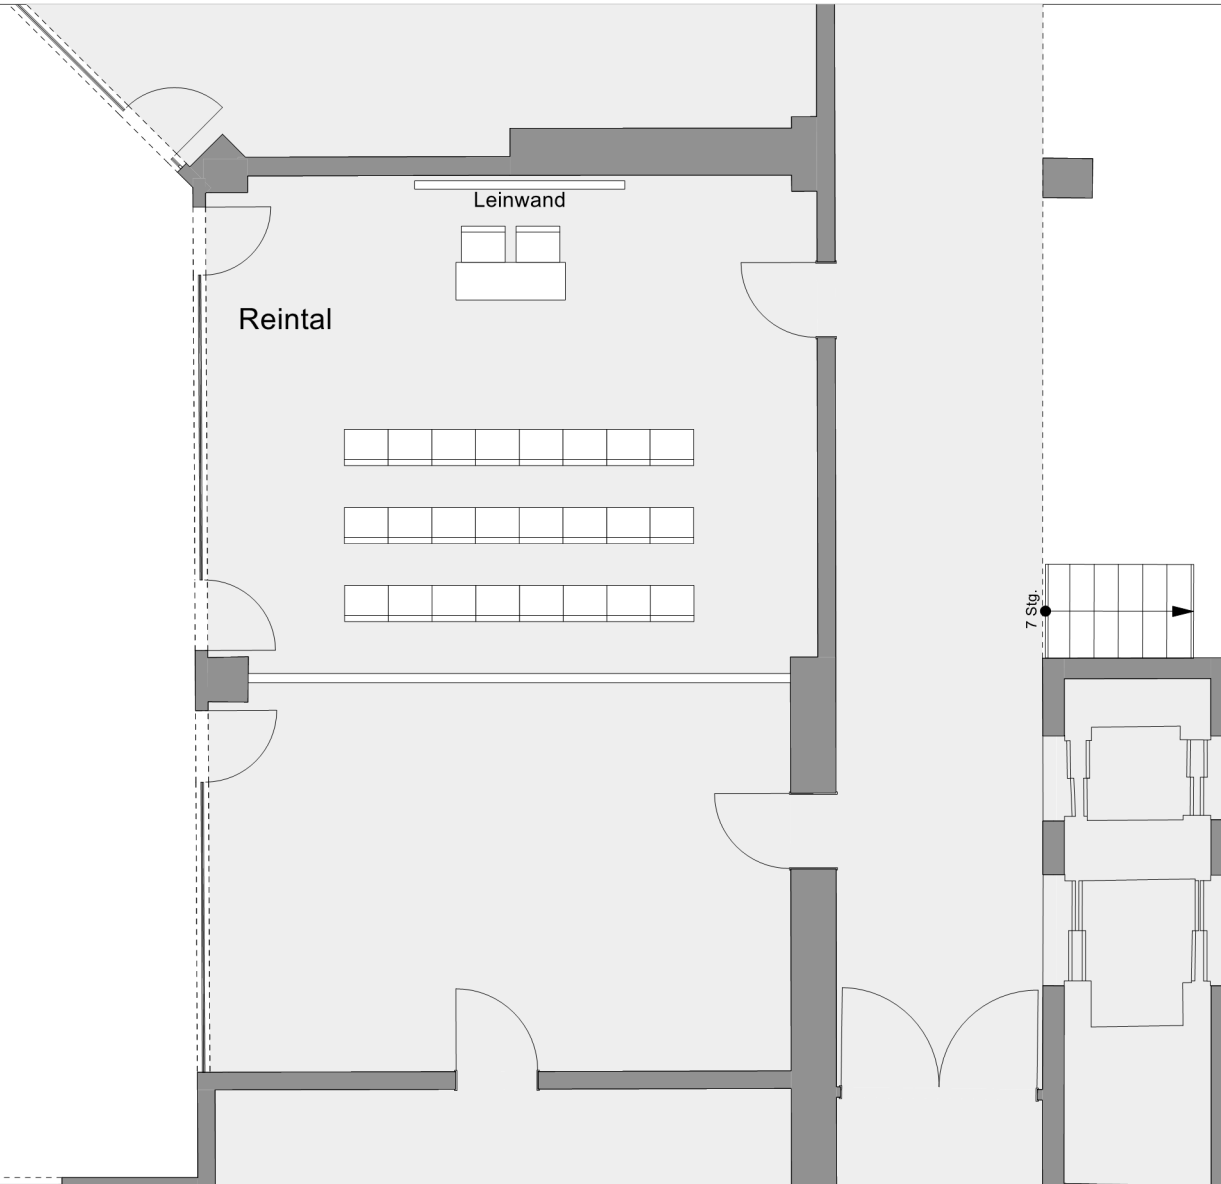

HOTEL AM BADERSEE
ZUGSPITZDORF GRAINAU

Floor:
Floor 3

Room:
Reintal

Setup:
Row seating

Persons:
24 Persons

Dream away, breathe in the atmosphere, be inspired and indulge your senses.
Welcome to Hotel am Badersee.